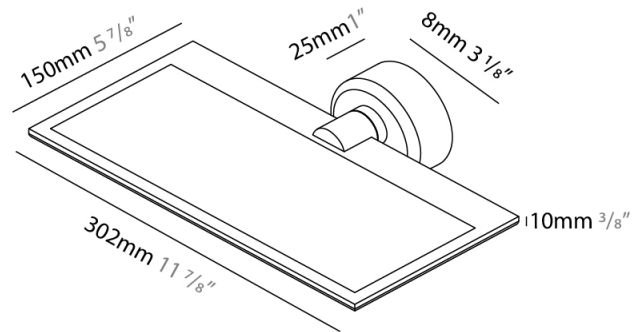

GENERAL

Series: GiuUp
 Subseries: GiuUp 1
 Brand: Icône
 Division: Design
 Mounting Type: Surface
 Mounting Location: Wall
 Subcategory: Ambient

PHYSICAL

Shape: Rectangle
 Length (mm): 302
 Length (in): 11 7/8
 Width (mm): 150
 Width (in): 5 7/8
 Light Distribution: Direct / Indirect
 Fixture Finish: WHI / BLK / DGY
 Fixture Material: Aluminum
 Cable Details: 800mm / 31 1/2"

GENERAL

Series: GiuUp
 Subseries: GiuUp Single
 Brand: Icône
 Division: Design
 Mounting Type: Surface
 Mounting Location: Wall
 Subcategory: Ambient

PHYSICAL

Shape: Rectangle
 Length (mm): 302
 Length (in): 11 7/8
 Width (mm): 150
 Width (in): 5 7/8
 Light Distribution: Direct / Indirect
 Fixture Finish: WHI / BLK / DGY
 Fixture Material: Aluminum

OPTICAL

RATINGS AND CERTIFICATIONS

Certified By: Certified for North American Standards
 IP rating: IP20

Ø108mm 4 1/4"

J-Box Cover Plate included

GIUUP SINGLE SURFACE

D43029-

PROJECT

GENERAL

Series: GiuUp
 Brand: Icone
 Division: Design
 Mounting Type: Surface
 Mounting Location: Wall
 Subcategory: Ambient

PHYSICAL

Shape: Rectangle
 Length (mm): 302
 Length (in): 11 7/8
 Width (mm): 150
 Width (in): 5 7/8
 Light Distribution: Direct / Indirect
 Fixture Finish: WHI / BLK / DGY
 Fixture Material: Aluminum
 Cable Details: 800mm / 31 1/2"